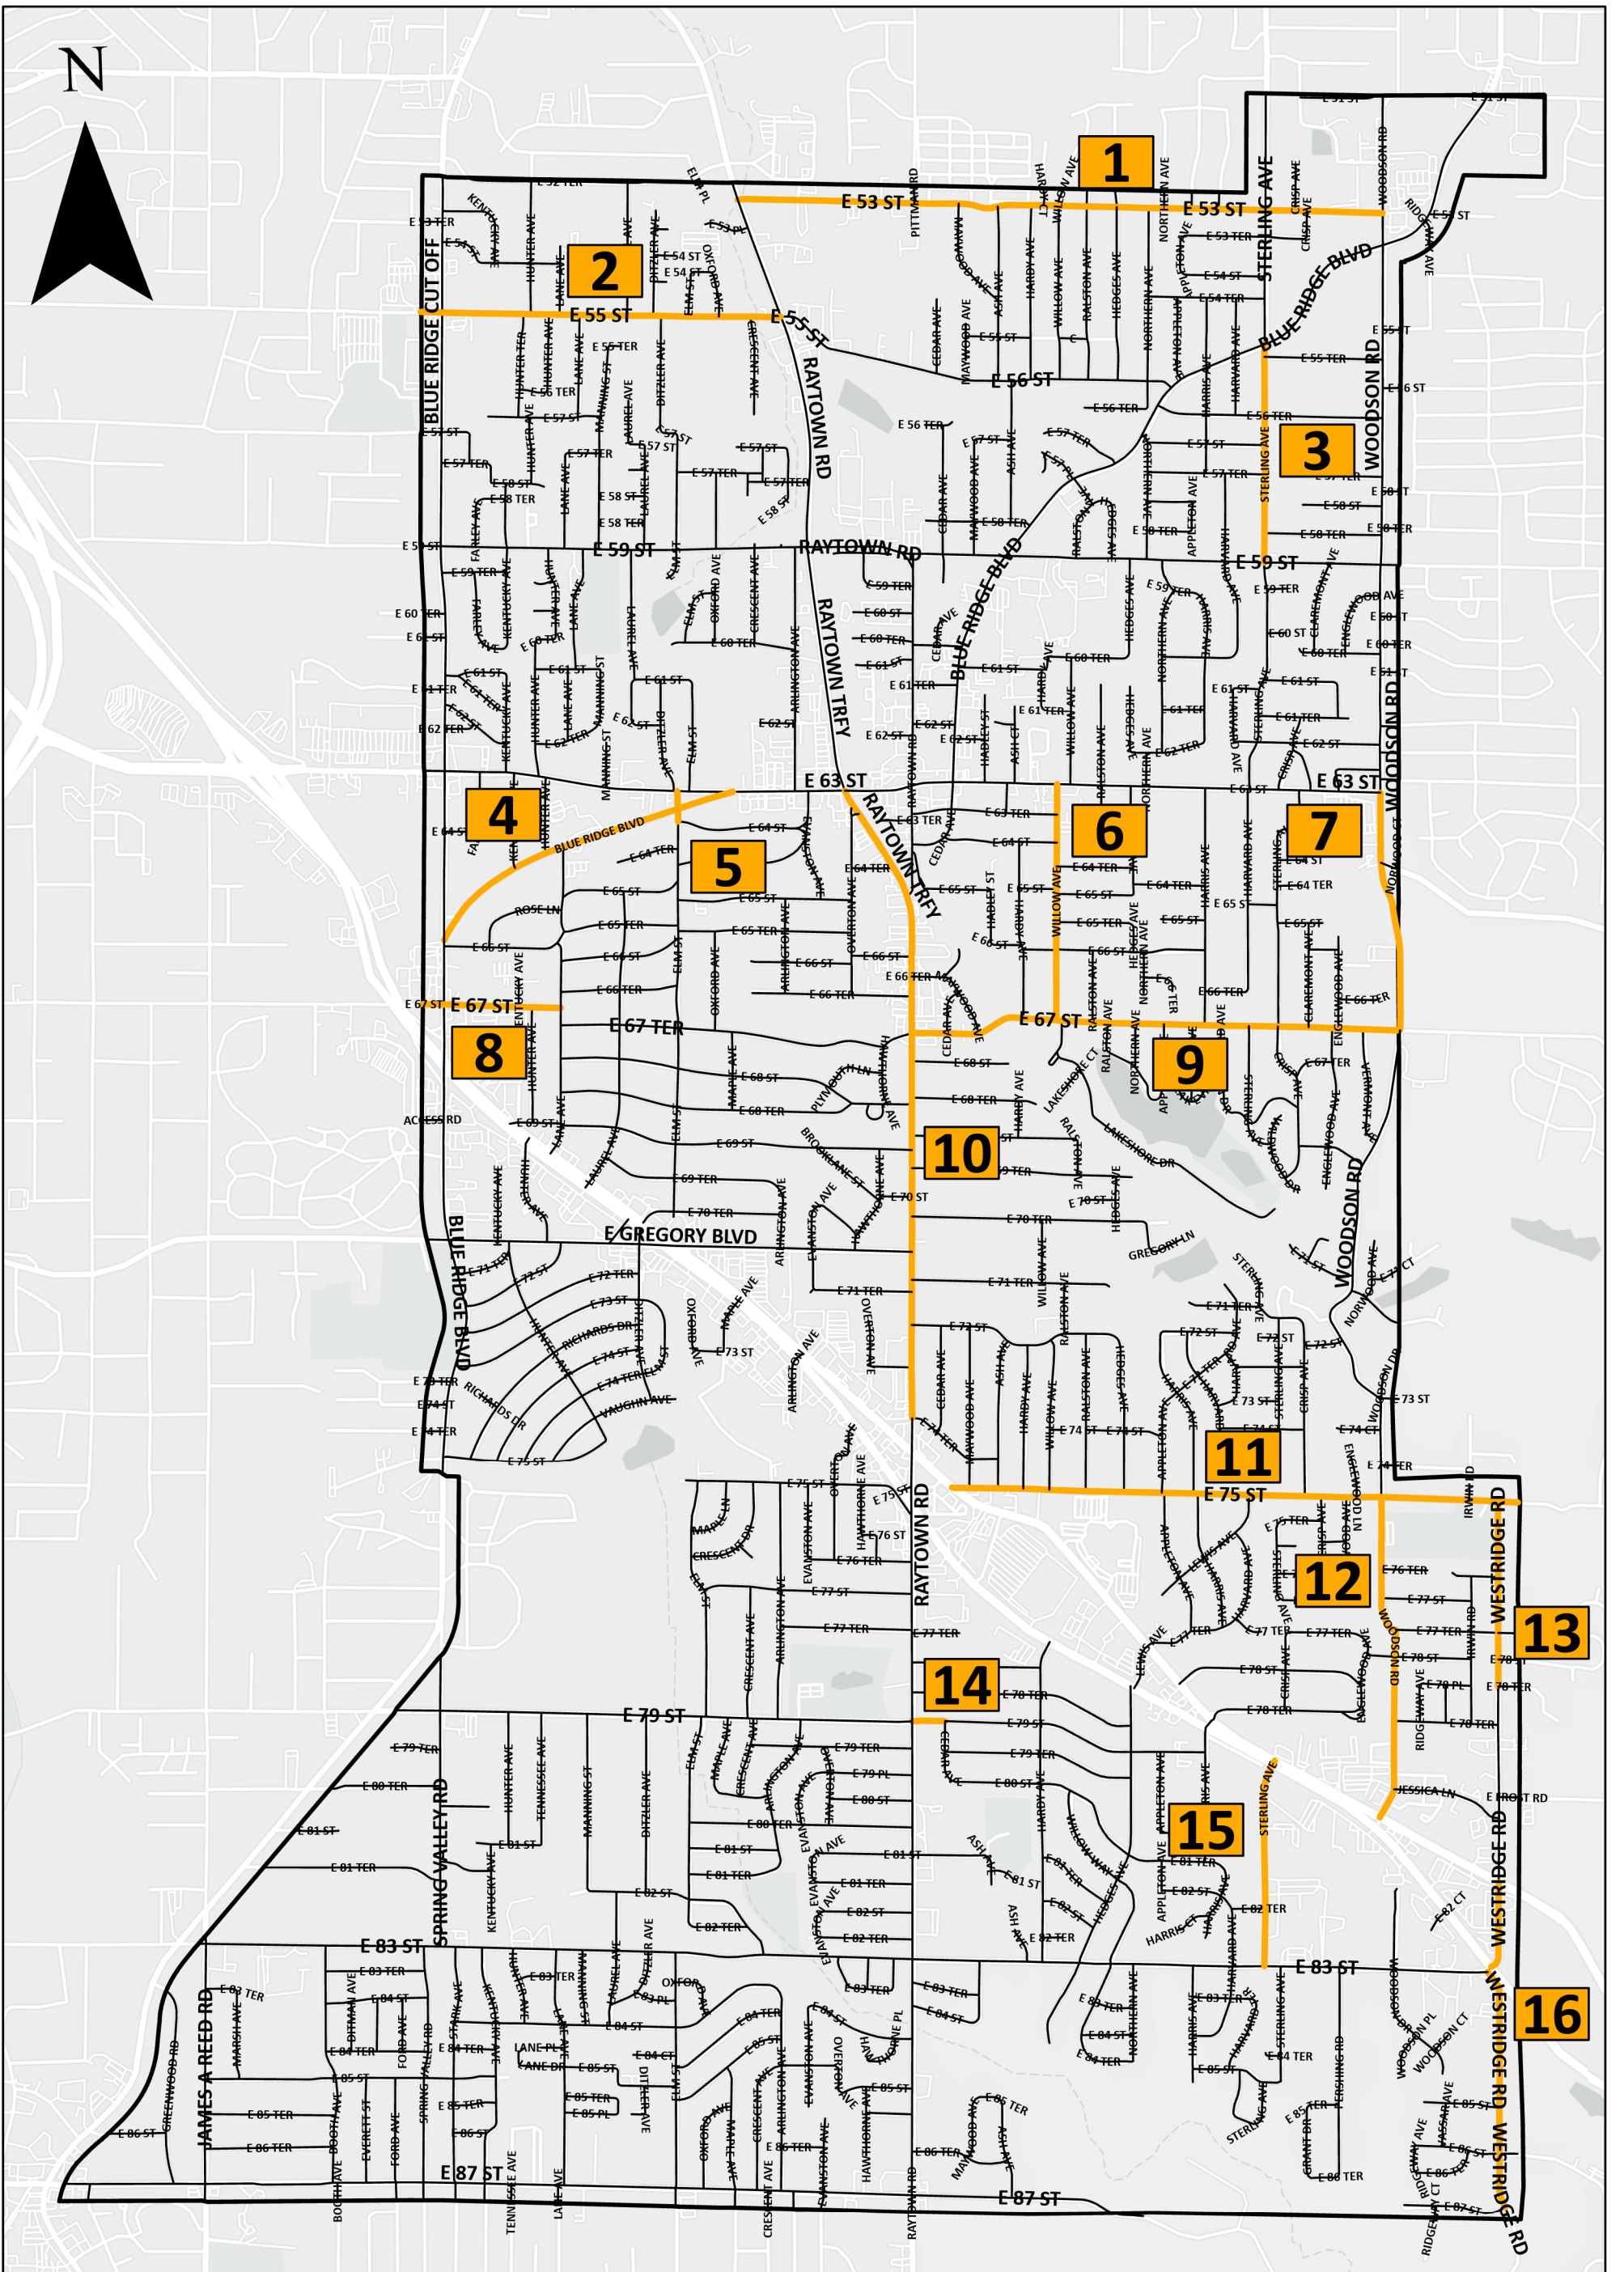

N

City of Lees Summit, Missouri Dept. of Conservation, Missouri DNR, Esri, HERE, Garmin, SafeGraph, GeoTechnologies, Inc, METI/NASA, USGS, EPA, NPS, US Census Bureau, USDA

2023 TRAFFIC STRIPING PROGRAM